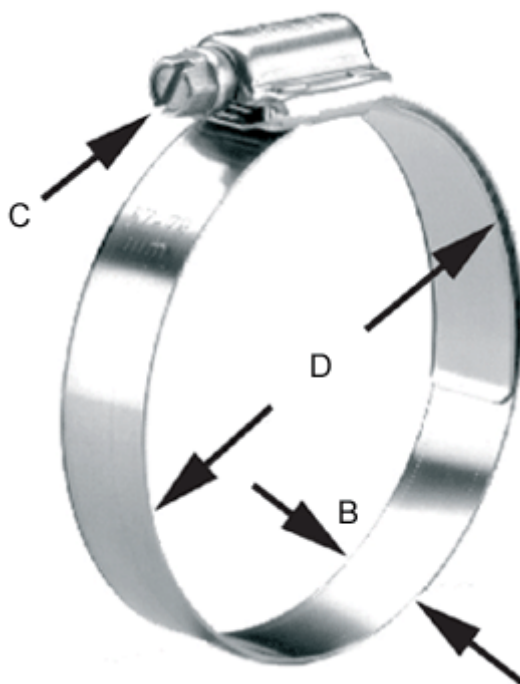

Article number: 021566804221

Description: Norma worm drive hose clamp
HD 210-232/16 C8 W4

Measures

C (screw type) = C8 hexagon slotted screw sw 8

Diameter D = 210-232

Width B = 16